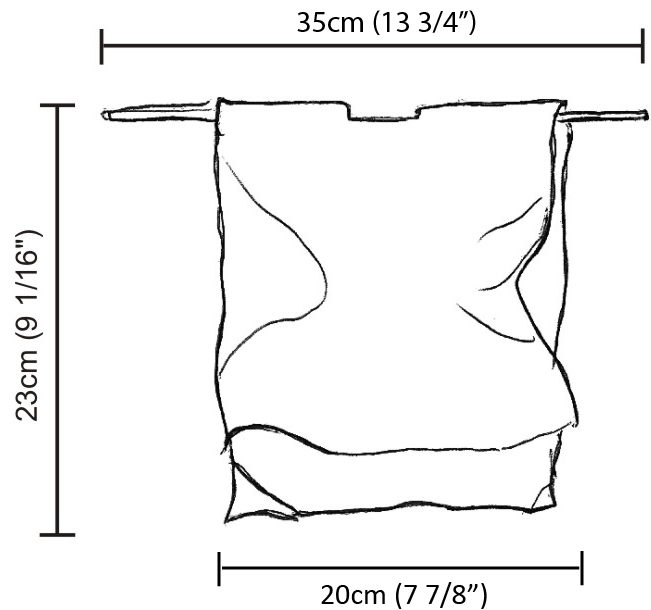

PROJECT	_____
TYPE	_____
SPECIFIER	_____
QUANTITY	_____
DATE	_____

STENDIMI SURFACE

D133019- _____
base number

1. To build a product code in our configurator select the specify button on the base model # product page
2. To build a manual product code on this datasheet choose from the options listed below in blue font and add the suffix to the base model #

GENERAL

Series: Stendimi
Brand: Knikerboker
Division: Design
Mounting Type: Surface
Mounting Location: Wall

PHYSICAL

Shape: Abstract
Length (mm): 200
Length (in): 7 ⁷/₈
Height (mm): 230
Height (in): 9 ¹/₁₆
Extension (mm): 200
Extension (in): 7 ⁷/₈
Light Distribution: Indirect
Fixture Finish: BFM / BRL / BRW / CLF / CLM / CLW / GLF / GLM / GLW / MBK / SLF / SLM / SLW / WHI
Fixture Material: Metal

ELECTRICAL

Lamp Type: LED
Total Output Wattage (W): 9.8
Dimming: 0-10V Dimming
Driver Included: No
Driver Location: Remote
Driver Type: Constant Voltage - 120 / 277Vac
Driver Class: Class 2
Input Voltage (V): 120 - 277
Output Voltage (V): 24
Upon Request: (Not included - see components) Remote: 0-10Vdc dimming / Non-dimming 277Vac

LED

Color Temperature (°K): 3000
Max. Delivered Lumen (lm): 1080
CRI: >80 CRI
Lamp Life (hrs): 50000

OPTICAL

RATINGS AND CERTIFICATIONS

Certified By: Certified for North American Standards
IP rating: IP20

D