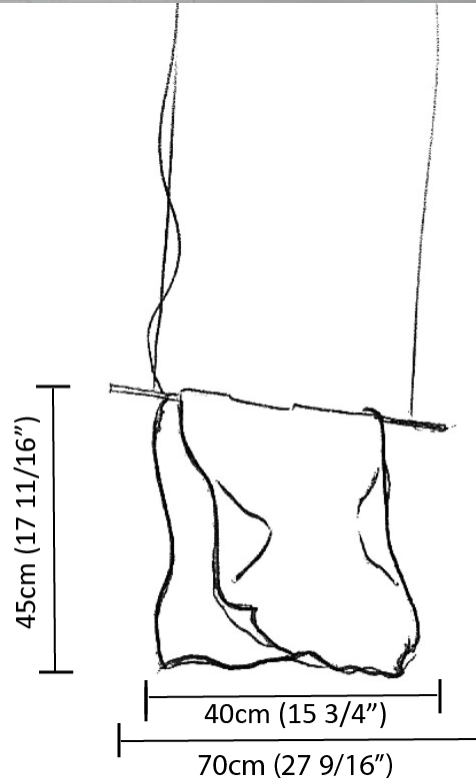

GENERAL

Series: Stendimi _____
Brand: Knikerboker _____
Division: Design _____
Mounting Type: Suspension _____
Mounting Location: Ceiling _____
Subcategory: Pendant _____

PHYSICAL

Shape: Abstract _____
Length (mm): 400 _____
Length (in): 15 3/4 _____
Height (mm): 450 _____
Height (in): 17 11/16 _____
Max. Overall Height (mm): 2450 _____
Max. Overall Height (in): 96 7/16 _____
Light Distribution: Direct / Indirect _____
Fixture Finish: EWH / EBK / MAN / COF / PRD / SLF / GLF / CLF / BRL / EWS / EWG / EWC / EWR / EBS / EBG / EBC / EBC / EBB / MAS / MAD / MAC / MAB / COS / CGO / CCL / CBL / PRS / PRG / PRC / PRB _____
Fixture Material: Metal _____
Cable Details: Silicon Cable 2000mm / 78 3/4" _____

ELECTRICAL

Lamp Type: LED _____
Total Output Wattage (W): 14.7 _____
Dimming: 0-10V Dimming _____
Driver Included: Yes _____
Driver Location: Integrated _____
Driver Type: Constant Voltage - Universal _____
Driver Class: Class 2 _____
Input Voltage (V): 120 - 277 _____
Output Voltage (V): 24 _____
Upon Request: (Not included - see components) Remote: 0-10Vdc dimming / (Included) Integral Non-dimming 277Vac _____

LED

Number of LEDs: 4 strips _____
Color Temperature (°K): 3000 _____
Max. Delivered Lumen (lm): 1620 _____
CRI: >80 CRI _____
Lamp Life (hrs): 50000 _____

OPTICAL

RATINGS AND CERTIFICATIONS

Certified By: Certified for North American Standards _____
IP rating: IP20 _____