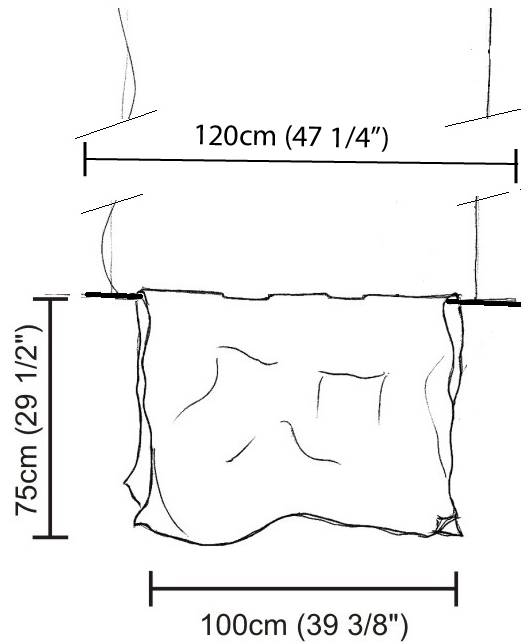

1. To build a product code in our configurator select the specify button on the base model # product page
2. To build a manual product code on this datasheet choose from the options listed below in blue font and add the suffix to the base model #

GENERAL

Series: Stendimi
Brand: Knikerboker
Division: Design
Mounting Type: Suspension
Mounting Location: Ceiling
Subcategory: Pendant

PHYSICAL

Shape: Abstract
Length (mm): 1000
Length (in): 39 3/8
Height (mm): 750
Height (in): 29 1/2
Max. Overall Height (mm): 2750
Max. Overall Height (in): 108 1/4
Light Distribution: Direct / Indirect
Fixture Finish: EWH / EBK / MAN / COF / PRD / SLF / GLF / CLF / BRL / EWS / EWG / EWC / EWR / EBS / EBG / EBC / EBC / EBB / MAS / MAD / MAC / MAB / COS / CGO / CCL / CBL / PRS / PRG / PRC / PRB
Fixture Material: Metal
Cable Details: Silicon Cable 2000mm / 78 3/4"

ELECTRICAL

Lamp Type: LED
Total Output Wattage (W): 29.4
Dimming: 0-10V Dimming
Driver Included: Yes
Driver Location: Integrated
Driver Type: Constant Voltage - Universal
Driver Class: Class 2
Input Voltage (V): 120 - 277
Output Voltage (V): 24
Upon Request: (Not included - see components) Remote: 0-10Vdc dimming / (Included) Integral Non-dimming 277Vac

LED

Number of LEDs: 8 strips
Color Temperature (°K): 3000
Max. Delivered Lumen (lm): 3240
CRI: >80 CRI
Lamp Life (hrs): 50000

OPTICAL

RATINGS AND CERTIFICATIONS

Certified By: Certified for North American Standards
IP rating: IP20

D