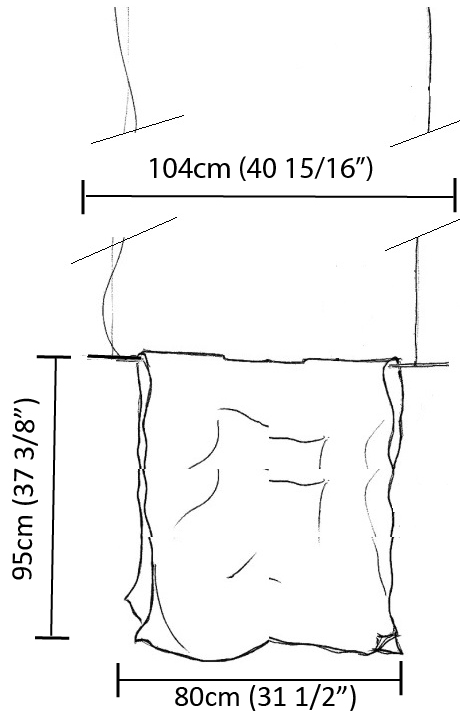

1. To build a product code in our configurator select the specify button on the base model # product page
2. To build a manual product code on this datasheet choose from the options listed below in blue font and add the suffix to the base model #

GENERAL

Series: Stendimi
Brand: Knikerboker
Division: Design
Mounting Type: Suspension
Mounting Location: Ceiling
Subcategory: Pendant

PHYSICAL

Shape: Abstract
Length (mm): 800
Length (in): 31 ½
Height (mm): 950
Height (in): 37 ¾
Max. Overall Height (mm): 2950
Max. Overall Height (in): 116 ⅝
Light Distribution: Direct / Indirect
Fixture Finish: EWH / EBK / MAN / COF / PRD / SLF / GLF / CLF / BRL / EWS / EWG / EWC / EWR / EBS / EBG / EBC / EBC / EBB / MAS / MAD / MAC / MAB / COS / CGO / CCL / CBL / PRS / PRG / PRC / PRB
Fixture Material: Metal
Cable Details: 2 Steel Cables 2000mm

ELECTRICAL

Lamp Type: LED
Total Output Wattage (W): 29.4
Dimming: 0-10V Dimming
Driver Included: Yes
Driver Location: Integrated
Driver Type: Constant Voltage - Universal
Driver Class: Class 2
Input Voltage (V): 120 - 277
Output Voltage (V): 24
Upon Request: (Not included - see components) Remote: 0-10Vdc dimming / (Included) Integral Non-dimming 277Vac

LED

Number of LEDs: 8 strips
Color Temperature (°K): 3000
Max. Delivered Lumen (lm): 3240
CRI: >80 CRI
Lamp Life (hrs): 50000

OPTICAL

RATINGS AND CERTIFICATIONS

Certified By: Certified for North American Standards
IP rating: IP20